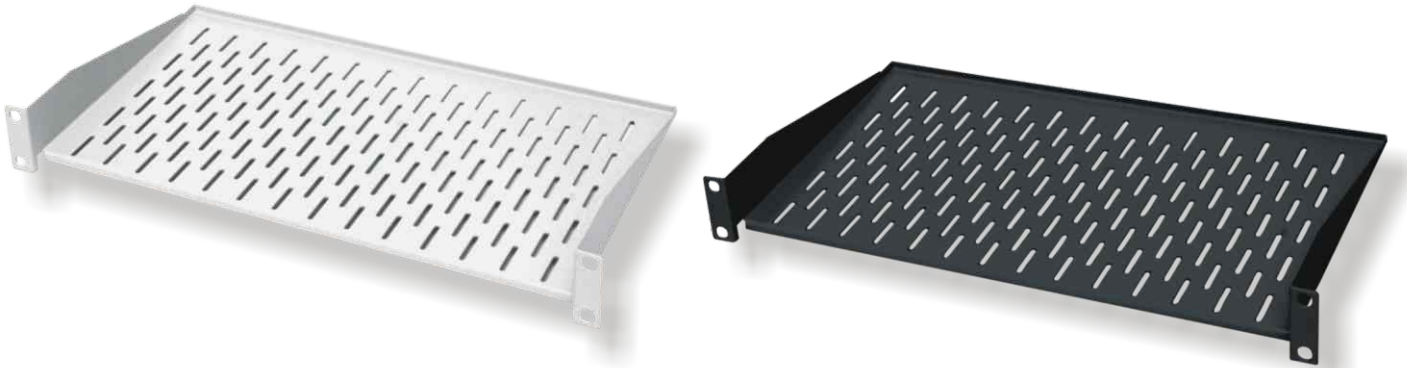

Product information

Shelf 1U fixed on two 19" mounting profiles

- Two mounting ears on the front,
- Material: steel sheet,
- Finish RAL 7035 (light grey), or RAL 7021 (black).

Available dimensions

Type	Depth [mm]	Weight [kg]	Capacity [kg]	Index RAL 7035	Index RAL 7021
1U	250	1	10	11111125.1	11111125.2
2U	300	1,7	13	11111230.1	11111230.2