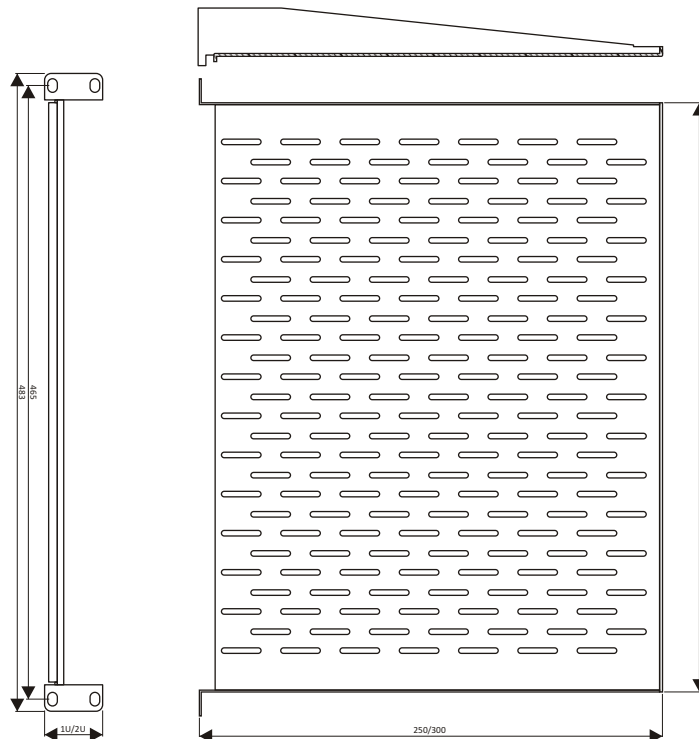

Product information

Shelf 1U fixed on two 19" mounting profiles

- Two mounting ears on the front,
- Material: steel sheet,
- Finish RAL 7035 (light grey), or RAL 7021 (black).

Available dimensions

Type	Depth [mm]	Weight [kg]	Capacity [kg]	Index RAL 7035	Index RAL 7021
1U	250	1	10	11111125.1	11111125.2
2U	300	1,7	13	11111230.1	11111230.2