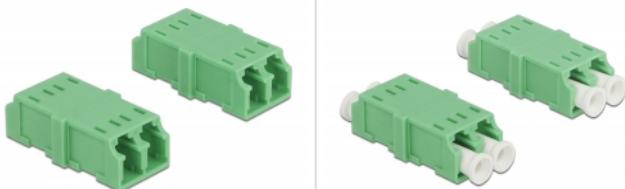

Delock Coupler LC Duplex female to LC Duplex female 4 pieces

Description

With this LC Duplex coupling by Delock, two optical fiber male connectors can be easily connected to each other. The coupling enables a direct connection to the optical fiber cable and is suitable for simple mounting in optical fiber connection boxes.

Protection by dust cover

The coupling is equipped with an appropriate cap to protect the sleeve from dust and to keep it clean.

Note

The coupling is suitable for the Delock optical fiber connection boxes 85921 and 85922.

Specification

- Connectors:
  - 1 x LC Duplex female >
  - 1 x LC Duplex female
- For single-mode fiber
- Ceramic sleeve
- With dust cover
- Operating temperature: -20 °C ~ 70 °C
- Material: plastic
- Colour: green
- Dimensions (LxWxH): ca. 35.6 x 14.8 x 9.3 mm

System requirements

- A free LC Duplex plug

Package content

- 4 x LC Duplex coupler

Item no. 85924

EAN: 4043619859245

Country of origin: China

Package: Zip poly bag

Images