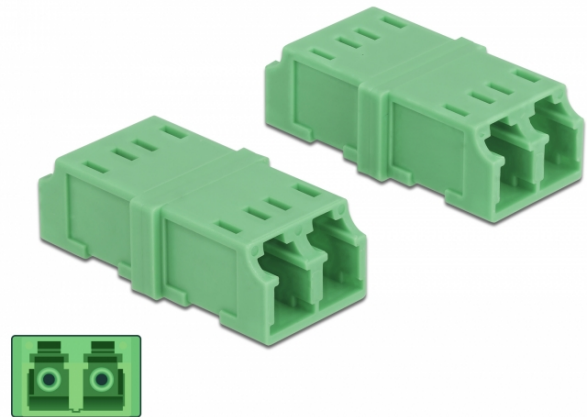

Delock Coupler LC Duplex female to LC Duplex female 4 pieces

Description

With this LC Duplex coupling by Delock, two optical fiber male connectors can be easily connected to each other. The coupling enables a direct connection to the optical fiber cable and is suitable for simple mounting in optical fiber connection boxes.

Protection by dust cover

The coupling is equipped with an appropriate cap to protect the sleeve from dust and to keep it clean.