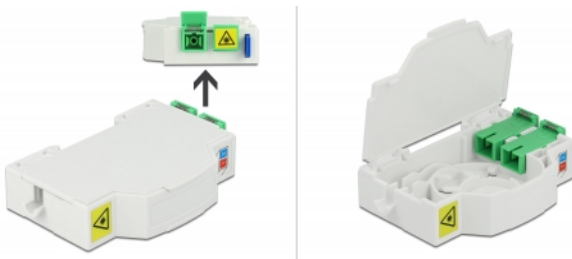

Delock Optical Fiber Connection Box for DIN Rail 2 x SC Simplex or LC Duplex

Description

This fiber optic junction box by Delock can accommodate up to two SC Simplex or LC Duplex optical fiber cables. The integrated clips allow the mounting on 35 mm DIN rails.

Specification

- Optical fiber connection box for FTTH applications
- 2 slots for SC Simplex or LC Duplex couplings
- DIN rail mounting: 35 mm
- Protective flip
- Colour: white
- Material: ABS
- Dimensions (LxWxH): ca. 85.0 x 60.5 x 18.5 mm

Item no. 85922

EAN: 4043619859221

Country of origin: China

Package: White Box

Package content

- Optical fiber connection box
- 2 x SC Simplex coupler with laser protection flip

Images

General

Mounting type: **standard**
DIN rail mounting: 35 mm

Physical characteristics

Material: **standard**
ABS

Length: **standard**
85 mm

Width: **standard**
60.5 mm

Height: **standard**
18.5 mm

Colour: **standard**
white