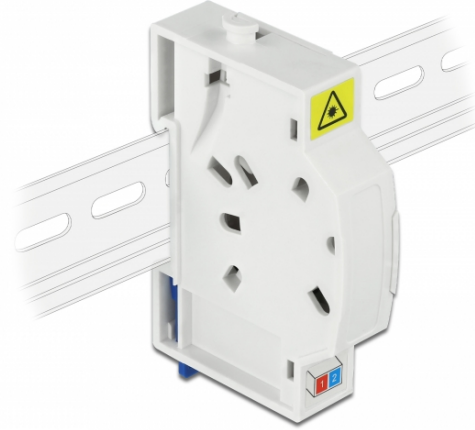

Delock Optical Fiber Connection Box for DIN Rail 2 x SC Simplex or LC Duplex

Description

This fiber optic junction box by Delock can accommodate up to two SC Simplex or LC Duplex optical fiber cables. The integrated clips allow the mounting on 35 mm DIN rails.

Specification

- Optical fiber connection box for FTTH applications
- 2 slots for SC Simplex or LC Duplex couplings
- DIN rail mounting: 35 mm
- Protective flip
- Colour: white
- Material: ABS
- Dimensions (LxWxH): ca. 85.0 x 60.5 x 18.5 mm

Item no. 85922

EAN: 4043619859221

Country of origin: China

Package: White Box

Package content

- Optical fiber connection box
- 2 x SC Simplex coupler with laser protection flip

Images

General

Mounting type: **standard**
DIN rail mounting: 35 mm

Physical characteristics

Material: **standard**
ABS

Length: **standard**
85 mm

Width: **standard**
60.5 mm

Height: **standard**
18.5 mm

Colour: **standard**
white