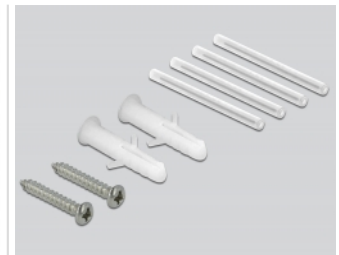

## Description

This fiber optical junction box by Delock can accommodate up to four SC Simplex or LC Duplex fiber optical cables. The connection box has mounting openings for fastening to flush-mounted and cavity wall boxes. The integrated clips allow the mounting on 35 mm DIN rails horizontally and vertically.

## Specification

- Optical fiber connection box for FTTH applications
- 4 slots for SC Simplex or LC Duplex couplings
- DIN rail mounting: 35 mm
- Wall mounting:  
2 x mounting holes  
Mounting hole diameter: 7 mm  
Pitch of screw hole: ca. 60 mm
- Cover with label tap
- Protective flip
- Colour: white
- Material: ABS
- Dimensions (LxWxH): ca. 80 x 80 x 29 mm

## Package content

- Optical fiber connection box
- 4 x SC Simplex coupler with laser protection flip
- 4 x Heat shrink tube
- 2 x screw
- 2 x dowel

## Images

General

Mounting type: **standard**  
DIN rail mounting: 35 mm

Physical characteristics

Material: **standard**  
ABS

Length: **standard**  
80 mm

Width: **standard**  
80 mm

Height: **standard**  
29 mm