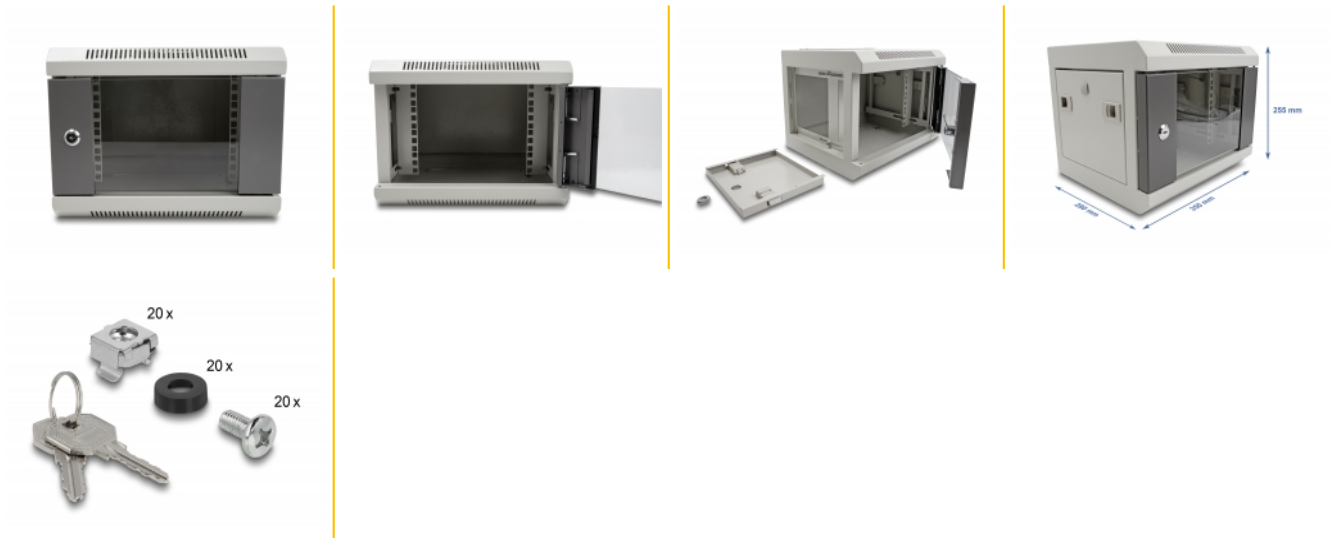

- Network cabinet
- 2 x keys
- 20 x screw M6
- 20 x washer
- 20 x caged nut

Images