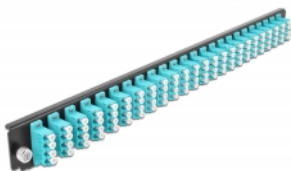

Delock 19" Splice Box Front Panel 24 port LC Quad aqua

Description

This front panel by Delock can be mounted in a 19" splice box by Delock.

Specification

- Connectors:
  24 x LC Quad female >
  24 x LC Quad female
- Colour: aqua
- For 96 OM3 Multi-mode fibers
- Zirconia ceramic ferrule with protection cap
- For mounting in 19" splice box, 1U
- Housing colour: black
- Dimensions (LxWxH): ca. 482.6 x 44.0 x 44.0 mm

System requirements

- Delock 19" Fiber Optic Splice Box 43350

Package content

- 19" splice box front panel

Item no. 43372

EAN: 4043619433728

Country of origin: China

Package: White Box

Images