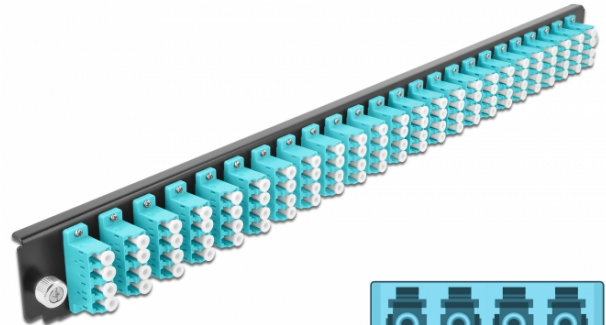

# Delock 19" Splice Box Front Panel 24 port LC Quad aqua

## Description

This front panel by Delock can be mounted in a 19" splice box by Delock.

## Specification

- Connectors:  
24 x LC Quad female >  
24 x LC Quad female
- Colour: aqua
- For 96 OM3 Multi-mode fibers
- Zirconia ceramic ferrule with protection cap
- For mounting in 19" splice box, 1U
- Housing colour: black
- Dimensions (LxWxH): ca. 482.6 x 44.0 x 44.0 mm

## Package content

- 19" splice box front panel