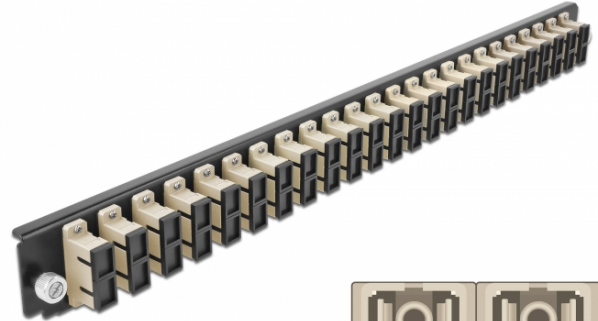

Delock 19" Splice Box Front Panel 24 port SC Duplex beige

Description

This front panel by Delock can be mounted in a 19" splice box by Delock.

Specification

- Connectors:
 - 24 x SC Duplex female >
 - 24 x SC Duplex female
- Colour: beige
- For 48 OM2 Multi-mode fibers
- Zirconia ceramic ferrule with protection cap
- For mounting in 19" splice box, 1U
- Housing colour: black
- Dimensions (LxWxH): ca. 482.6 x 44.0 x 44.0 mm

System requirements

- Delock 19" Fiber Optic Splice Box 43348

Package content

- 19" splice box front panel

Item no. 43365

EAN: 4043619433650

Country of origin: China

Package: White Box

Images

General

Mounting type: **standard**
19 in

Physical characteristics

Housing colour: **standard**
black

Depth: **standard**
44 mm

Width: **standard**
482.6 mm

Height: **standard**
44 mm