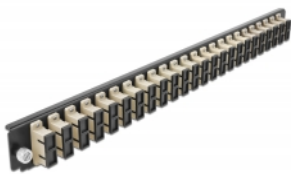

Delock 19" Splice Box Front Panel 24 port SC Duplex beige

Description

This front panel by Delock can be mounted in a 19" splice box by Delock.

Specification

- Connectors:
 - 24 x SC Duplex female >
 - 24 x SC Duplex female
- Colour: beige
- For 48 OM2 Multi-mode fibers
- Zirconia ceramic ferrule with protection cap
- For mounting in 19" splice box, 1U
- Housing colour: black
- Dimensions (LxWxH): ca. 482.6 x 44.0 x 44.0 mm

System requirements

- Delock 19" Fiber Optic Splice Box 43348

Package content

- 19" splice box front panel

Item no. 43365

EAN: 4043619433650

Country of origin: China

Package: White Box

Images

General

Mounting type: **standard**
19 in

Physical characteristics

Housing colour: **standard**
black

Depth: **standard**
44 mm

Width: **standard**
482.6 mm

Height: **standard**
44 mm