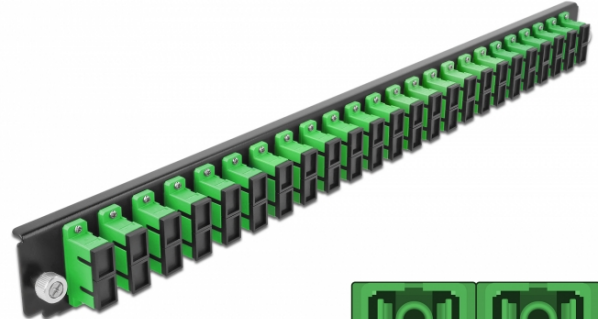

# Delock 19" Splice Box Front Panel 24 port SC Duplex green

## Description

This front panel by Delock can be mounted in a 19" splice box by Delock.

## Specification

- Connectors:
  - 24 x SC Duplex female >
  - 24 x SC Duplex female
- Colour: green
- For 48 OS2 Single-mode fibers
- Zirconia ceramic ferrule with protection cap
- For mounting in 19" splice box, 1U
- Housing colour: black
- Dimensions (LxWxH): ca. 482.6 x 44.0 x 44.0 mm

## Package content

- 19" splice box front panel