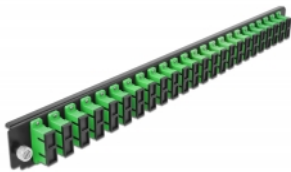

Delock 19" Splice Box Front Panel 24 port SC Duplex green

Description

This front panel by Delock can be mounted in a 19" splice box by Delock.

Specification

- Connectors:
  - 24 x SC Duplex female >
  - 24 x SC Duplex female
- Colour: green
- For 48 OS2 Single-mode fibers
- Zirconia ceramic ferrule with protection cap
- For mounting in 19" splice box, 1U
- Housing colour: black
- Dimensions (LxWxH): ca. 482.6 x 44.0 x 44.0 mm

System requirements

- Delock 19" Fiber Optic Splice Box 43348

Package content

- 19" splice box front panel

Item no. 43364

EAN: 4043619433643

Country of origin: China

Package: White Box

Images