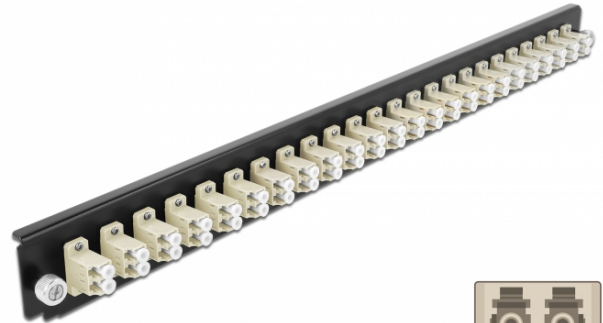

Delock 19" Splice Box Front Panel 24 port LC Duplex beige

Description

This front panel by Delock can be mounted in a 19" splice box by Delock.

Specification

- Connectors:
 - 24 x LC Duplex female >
 - 24 x LC Duplex female
- Colour: beige
- For 48 OM2 Multi-mode fibers
- Zirconia ceramic ferrule with protection cap
- For mounting in 19" splice box, 1U
- Housing colour: black
- Dimensions (LxWxH): ca. 482.6 x 44.0 x 44.0 mm

System requirements

- Delock 19" Fiber Optic Splice Box 43348

Package content

- 19" splice box front panel

Item no. 43359

EAN: 4043619433599

Country of origin: China

Package: White Box

Images

General	
Mounting type:	standard 19 in
Physical characteristics	
Housing colour:	standard black
Depth:	standard 44 mm
Width:	standard 482.6 mm
Height:	standard 44 mm