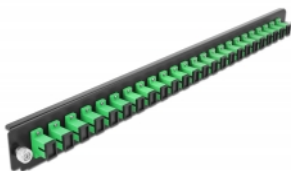

Delock 19" Splice Box Front Panel 24 port SC Simplex green

Description

This front panel by Delock can be mounted in a 19" splice box by Delock.

Specification

- Connectors:
  - 24 x SC Simplex female >
  - 24 x SC Simplex female
- Colour: green
- For 24 OS2 Single-mode fibers
- Zirconia ceramic ferrule with protection cap
- For mounting in 19" splice box, 1U
- Housing colour: black
- Dimensions (LxWxH): ca. 482.6 x 44.0 x 44.0 mm

System requirements

- Delock 19" Fiber Optic Splice Box 43350

Package content

- 19" splice box front panel

Item no. 43352

EAN: 4043619433520

Country of origin: China

Package: White Box

Images