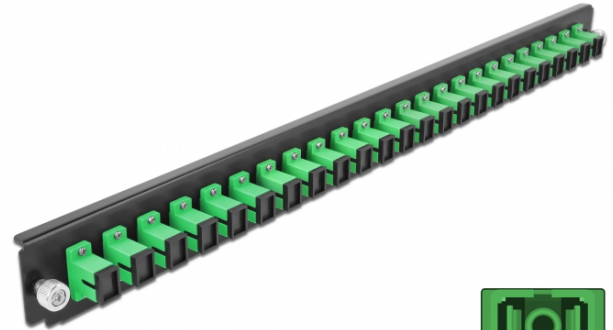

# Delock 19" Splice Box Front Panel 24 port SC Simplex green

## Description

This front panel by Delock can be mounted in a 19" splice box by Delock.

## Specification

- Connectors:
  - 24 x SC Simplex female >
  - 24 x SC Simplex female
- Colour: green
- For 24 OS2 Single-mode fibers
- Zirconia ceramic ferrule with protection cap
- For mounting in 19" splice box, 1U
- Housing colour: black
- Dimensions (LxWxH): ca. 482.6 x 44.0 x 44.0 mm

## Package content

- 19" splice box front panel