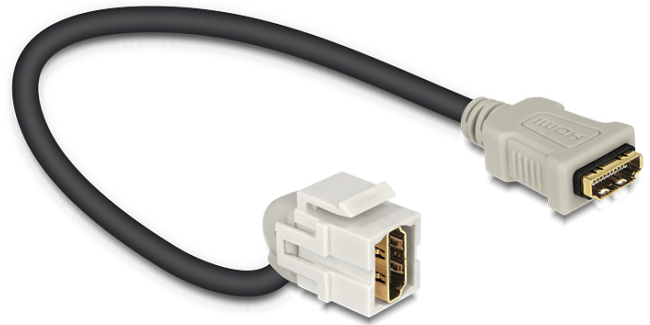

Delock Keystone module HDMI female > HDMI female 110° with cable

Description

This module by Delock can be used to extend e. g. an HDMI cable. With its standardised dimensions it can be used for easy snap-in mounting in e. g. a Keystone patchpanel, face plate or surface-mount box. The short, angled cable has a low mounting depth and allows a space-saving installation in hard to reach places in equipment or in cable ducts.

22 cm

Specification

- Connector: HDMI A female > HDMI A female
- Gold plated contacts
- For Keystone ports with 19.2 x 14.9 mm
- Cable length: ca. 22 cm (with connectors)

Package content

- Keystone module with cable