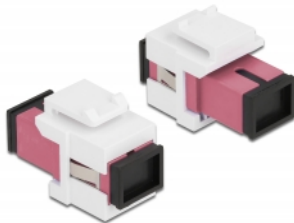

Delock Keystone Module SC Simplex female to SC Simplex female violet / white

Description

This module by Delock can be used to extend fiber optic cables. With its standardised dimensions it can be used for easy snap-in mounting in e.g. a Keystone patch panel, face plate or surface-mount box.

Specification

- Connectors:
 - 1 x SC Simplex female >
 - 1 x SC Simplex female
- Colour: violet
- For multi-mode fiber
- Insertion loss • With dust cover
- For Keystone ports with 19.2 x 14.9 mm
- Housing colour: white
- Dimensions (LxWxH): ca. 27.4 x 16.5 x 21.9 mm

System requirements

- A free SC plug

Package content

- Keystone module

Item no. 86717

EAN: 4043619867172

Country of origin: China

Package: Zip poly bag

Images

General	
Mounting type:	standard Keystone module
Interface	
Connector 1:	standard 1 x SC Simplex female
Connector 2:	standard 1 x SC Simplex female
Physical characteristics	
Housing colour:	standard white
Length:	standard 27.4 mm
Width:	standard 16.5 mm
Height:	standard 21.9 mm
Colour:	standard violet