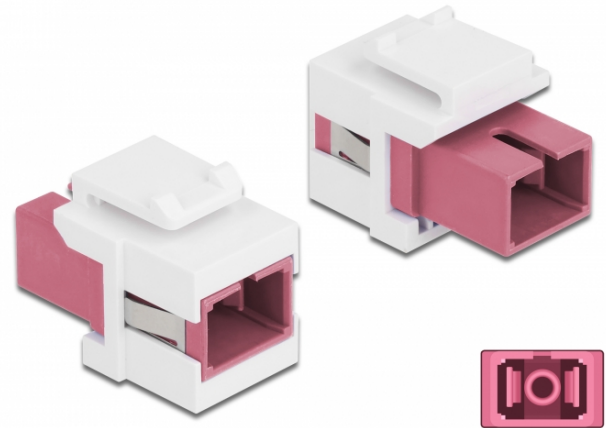

Delock Keystone Module SC Simplex female to SC Simplex female violet / white

Description

This module by Delock can be used to extend fiber optic cables. With its standardised dimensions it can be used for easy snap-in mounting in e.g. a Keystone patch panel, face plate or surface-mount box.

Specification

- Connectors:
 - 1 x SC Simplex female >
 - 1 x SC Simplex female
- Colour: violet
- For multi-mode fiber
- Insertion loss • With dust cover
- For Keystone ports with 19.2 x 14.9 mm
- Housing colour: white
- Dimensions (LxWxH): ca. 27.4 x 16.5 x 21.9 mm

System requirements

- A free SC plug

Package content

- Keystone module

Item no. 86717

EAN: 4043619867172

Country of origin: China

Package: Zip poly bag

Images

General	
Mounting type:	standard Keystone module
Interface	
Connector 1:	standard 1 x SC Simplex female
Connector 2:	standard 1 x SC Simplex female
Physical characteristics	
Housing colour:	standard white
Length:	standard 27.4 mm
Width:	standard 16.5 mm
Height:	standard 21.9 mm
Colour:	standard violet