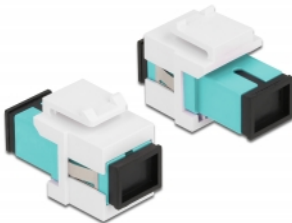

Delock Keystone Module SC Simplex female to SC Simplex female aqua / white

Description

This module by Delock can be used to extend fiber optic cables. With its standardised dimensions it can be used for easy snap-in mounting in e.g. a Keystone patch panel, face plate or surface-mount box.

Specification

- Connectors:
  - 1 x SC Simplex female >
  - 1 x SC Simplex female
- Colour: aqua
- For multi-mode fiber
- Insertion loss • With dust cover
- For Keystone ports with 19.2 x 14.9 mm
- Housing colour: white
- Dimensions (LxWxH): ca. 27.4 x 16.5 x 21.9 mm

System requirements

- A free SC plug

Package content

- Keystone module

Item no. 86716

EAN: 4043619867165

Country of origin: China

Package: Zip poly bag

Images