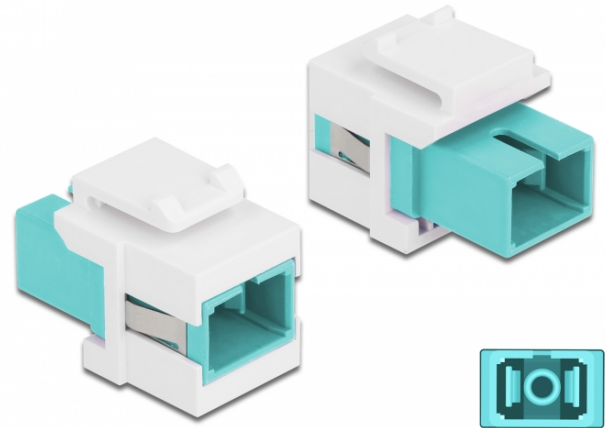

# Delock Keystone Module SC Simplex female to SC Simplex female aqua / white

## Description

This module by Delock can be used to extend fiber optic cables. With its standardised dimensions it can be used for easy snap-in mounting in e.g. a Keystone patch panel, face plate or surface-mount box.

## Specification

- Connectors:
  - 1 x SC Simplex female >
  - 1 x SC Simplex female
- Colour: aqua
- For multi-mode fiber
- Insertion loss • With dust cover
- For Keystone ports with 19.2 x 14.9 mm
- Housing colour: white
- Dimensions (LxWxH): ca. 27.4 x 16.5 x 21.9 mm

## Images

<b>General</b>	
Mounting type:	<b>standard</b> Keystone module
<b>Interface</b>	
Connector 1:	<b>standard</b> 1 x SC Simplex female
Connector 2:	<b>standard</b> 1 x SC Simplex female
<b>Physical characteristics</b>	
Housing colour:	<b>standard</b> white
Length:	<b>standard</b> 27.4 mm
Width:	<b>standard</b> 16.5 mm
Height:	<b>standard</b> 21.9 mm
Colour:	<b>standard</b> aqua