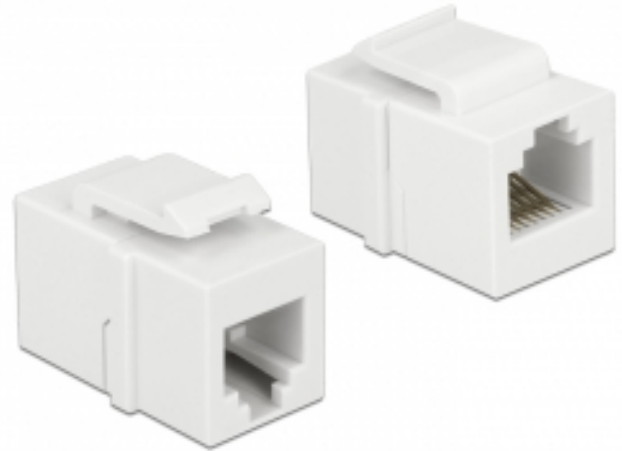

## Delock Keystone Module RJ12 female > RJ12 female Cat.3 white

### Description

This module by Delock can be used to extend a telephone cable. With its standardised dimensions it can be used for easy snap-in mounting in e.g. a Keystone patchpanel, face plate or surface-mount box.

### Specification

- Connector: RJ12 female > RJ12 female (6P6C), 1:1 connected
- Compatible with RJ11 (6P/2C) and RJ14 (6P/4C)
- Unshielded (Cat.3)
- For Keystone ports with 19.2 x 14.9 mm
- Colour: white
- Dimensions (LxWxH): ca. 27.0 x 19.5 x 16.8 mm