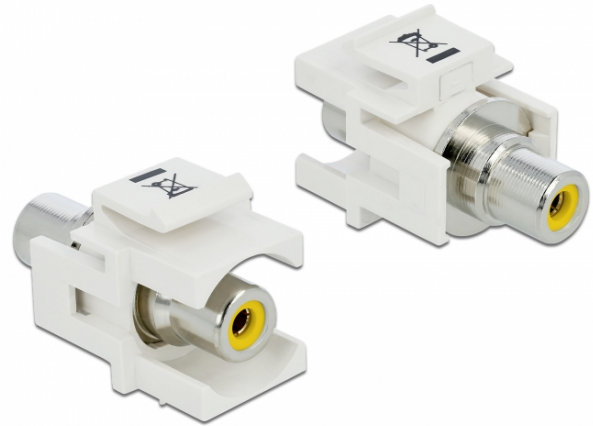

Delock Keystone Module RCA female > RCA female yellow / white

Description

This module by Delock can be used to extend e.g. a stereo cable. With its standardised dimensions it can be used for easy snap-in mounting in e.g. a Keystone patchpanel, face plate or surface-mount box.

Specification

- Connectors:
 - 1 x RCA female >
 - 1 x RCA female
- Marking: yellow
- Flush mount to the front panel
- For Keystone ports with 19.2 x 14.9 mm
- Housing colour: white
- Dimensions (LxWxH): ca. 33.2 x 18.0 x 22.3 mm

Package content

- Keystone module

Item no. 86306

EAN: 4043619863068

Country of origin: Taiwan, Republic of China

Package: Zip poly bag

General	
Mounting type:	Keystone module
Interface	
External:	1 x Cinch female
Internal:	1 x RCA female
Physical characteristics	
Housing colour:	white
Length:	33.2 mm
Width:	18.0 mm
Height:	22.3 mm
Colour:	yellow