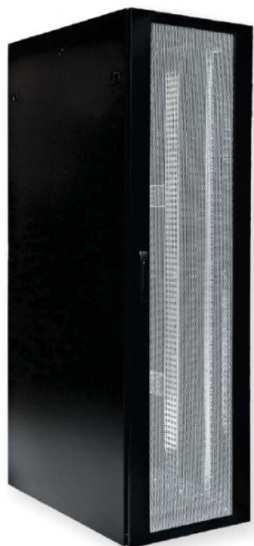

## Product Information

4DC cabinet, BKT 42U, 800/1000/1980 W/D/H mm. one-piece perforated front door, RAL 9005 black

Card No. PI\_S4DC4280103411.3\_02.16

## Features

- Material: steel sheet
- Front door: one-piece perforated
- Rear door: two-piece perforated
- Side walls: steel sheet
- Load capacity: 1500 kg
- IP rating: 20
- Colour: RAL 9005