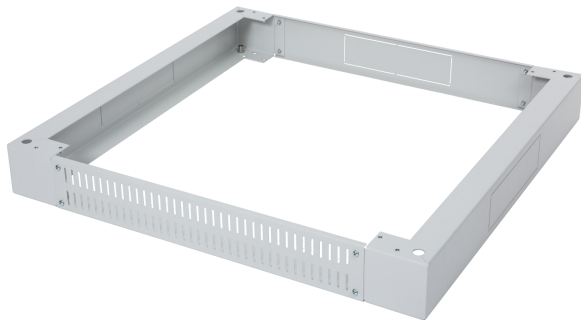

Product Information

Base, BKT 19", 600/800/100 W/D/H mm. RAL 7035 grey

Card No. PI_11070680.1_02.16

Features

- For mounting with distribution and SRS cabinets
- Rear cover and side units with wide holes (250 x 70 mm) allowing easy routing of cable bundles (base equipped with one brush grommet)
- Front perforated cover
- Possibility of using floor - leveller feet (included in delivery)
- Material: steel sheet
- Load: 1000 kg
- Colour: RAL 7035

Performance/Variants

Width (mm)	Depth (mm)	Height (mm)	Index
600	800	100	11070680.1