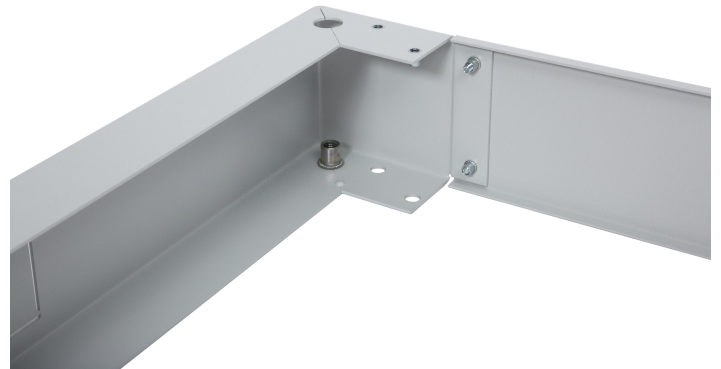

Product Information

Base, BKT 19", 600/800/100 W/D/H mm. RAL 7035 grey

Card No. PI_11070680.1_02.16

Features

- For mounting with distribution and SRS cabinets
- Rear cover and side units with wide holes (250 x 70 mm) allowing easy routing of cable bundles (base equipped with one brush grommet)
- Front perforated cover
- Possibility of using floor - leveller feet (included in delivery)
- Material: steel sheet
- Load: 1000 kg
- Colour: RAL 7035

Performance/Variants

Width (mm)	Depth (mm)	Height (mm)	Index
600	800	100	11070680.1