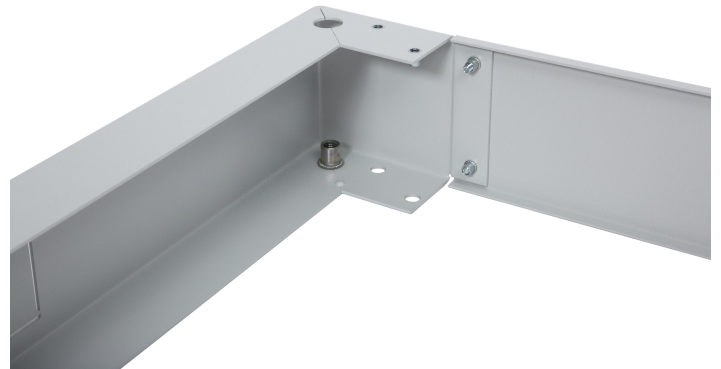

Product Information

Base, BKT 19", 600/600/100 W/D/H mm. RAL 7035 grey

Card No. PI_11070660.1_02.16

Features

- For mounting with distribution and SRS cabinets
- Rear cover and side units with wide holes (250 x 70 mm) allowing easy routing of cable bundles (base equipped with one brush grommet)
- Front perforated cover
- Possibility of using floor - leveller feet (included in delivery)
- Material: steel sheet
- Load: 1000 kg
- Colour: RAL 7035

Performance/Variants

| Width (mm) | Depth (mm) | Height (mm) | Index |
|------------|------------|-------------|------------|
| 600 | 600 | 100 | 11070660.1 |