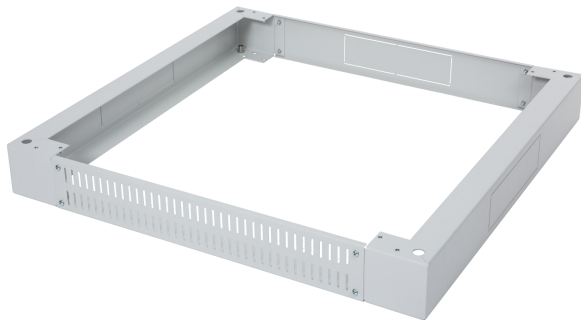

Product Information

Base, BKT 19", 600/600/100 W/D/H mm. RAL 7035 grey

Card No. PI_11070660.1_02.16

Features

- For mounting with distribution and SRS cabinets
- Rear cover and side units with wide holes (250 x 70 mm) allowing easy routing of cable bundles (base equipped with one brush grommet)
- Front perforated cover
- Possibility of using floor - leveller feet (included in delivery)
- Material: steel sheet
- Load: 1000 kg
- Colour: RAL 7035

Performance/Variants

| Width (mm) | Depth (mm) | Height (mm) | Index |
|------------|------------|-------------|------------|
| 600 | 600 | 100 | 11070660.1 |